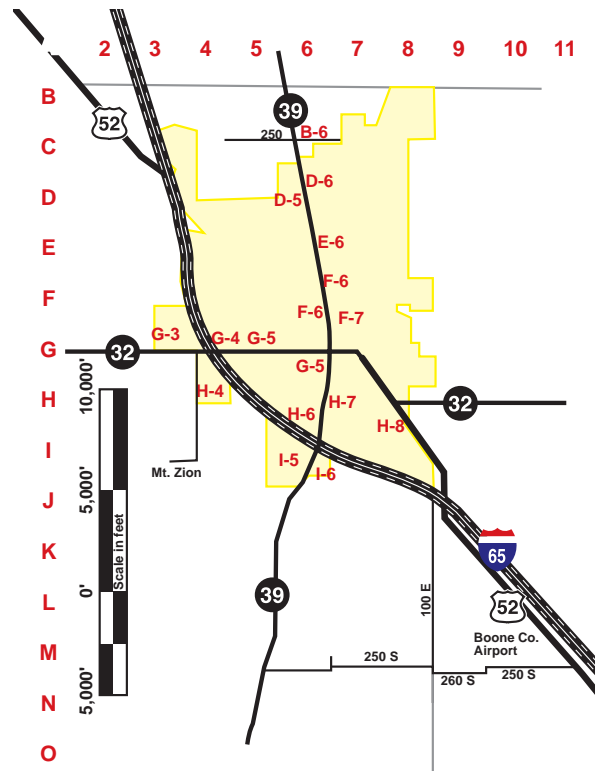

Local Restaurants

Sit Down Dining

Arni's

Phone 765-485-2764
202 W. Washington St. (NW side of Square)
Location F-6

The Bistro

Phone 765-482-7090
111 W. Main St. (south side of square)
Location F-6

Bob Evans

Phone 765-483-9256
2454 N. Lebanon St. (SR 39 north)
Location D-6

Brenda's Cubbard

Phone 765-483-0838
112 N. Lebanon St. (SR 39, west side of square)
Location F-6

Buffet King (Chinese)

Phone 765-483-0088
2452 N. Lebanon St. (SR 39 north)
Location D-5

Dennys

Phone 765-482-1508
1524 W. South St. (SR 32 west)
Location G-4

El Jaripeo (Mexican)

Phone 765-482-4412
4412 N. Lebanon St. (SR 39 north)
Location D-5

Flap Jacks

Phone 765-483-0645
475 N. Mt. Zion Rd. (SR 32 west)
Location H4

Flying J Truck Stop

Phone 765-483-9755
520 S SR 39 (SR 39 south)
Location I-5

Formosa Gardens (Chinese)

Phone 765-482-8000
2004 N. Lebanon St. (SR 39 north)
Location D-5

Judy's Cafe

Phone 765-482-5605
212 S. Lebanon St. (SR 39 south)
Location G-5

Magoo's

Phone 765-482-7777
2310 N. Lebanon St. (SR 39 north)
Location D-5

Parkys Smokehouse

Phone 765-482-1646
2479 N. Lebanon St. (SR 39 north)
Location D-6

Pizza Hut

Phone 765-482-6777
1707 N. Lebanon St. (SR 39 north)
Location E-6

The Barn Bar & Grille

Phone 765-482-8656
1350 W SR 32 (SR 32 west)
Location G-4

Trackside Dining Company

Phone 765-484-8656
1404 W. South St. (SR 32 west)
Location G-4

Warehouse

Phone 765-484-8584
1206 West South Street (SR 32 west)
Location G-5

Fast Food

Arby's

Phone 765-483-0681
1250 W. South St. (SR 32 west)
Location G-3

Burger King

Phone 765-482-2260
2445 N. Lebanon St. (SR 39 north)
Location D-6